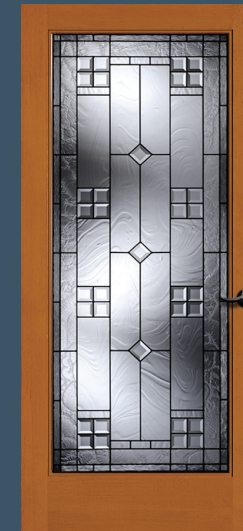

**49930**  
with shaker sticking

**49931**  
with shaker sticking

**49932**  
with shaker sticking  
and optional rain glass

ANY DOOR **ANY GLASS.**  
Shown with optional Rain Glass

**49932**  
Shown in sapele mahogany with  
optional satin etch glass

**1501**  
Shown in Douglas fir with optional seedy baroque glass

**1597**  
Shown in knotty alder with molded glass. Privacy Rating 7.

**1501 MIRROR**  
1501 door with optional mirror (your choice of one side or two)

**1590 PANTRY**  
Clear art on satin etch glass. Privacy Rating 7.

**1596**  
Clear art on satin etch glass. Privacy Rating 7.

**VENETIA®**  
88424 door with black caming. Privacy Rating 5.

**1592 WHEAT**  
Clear art on satin etch glass. Privacy Rating 7.