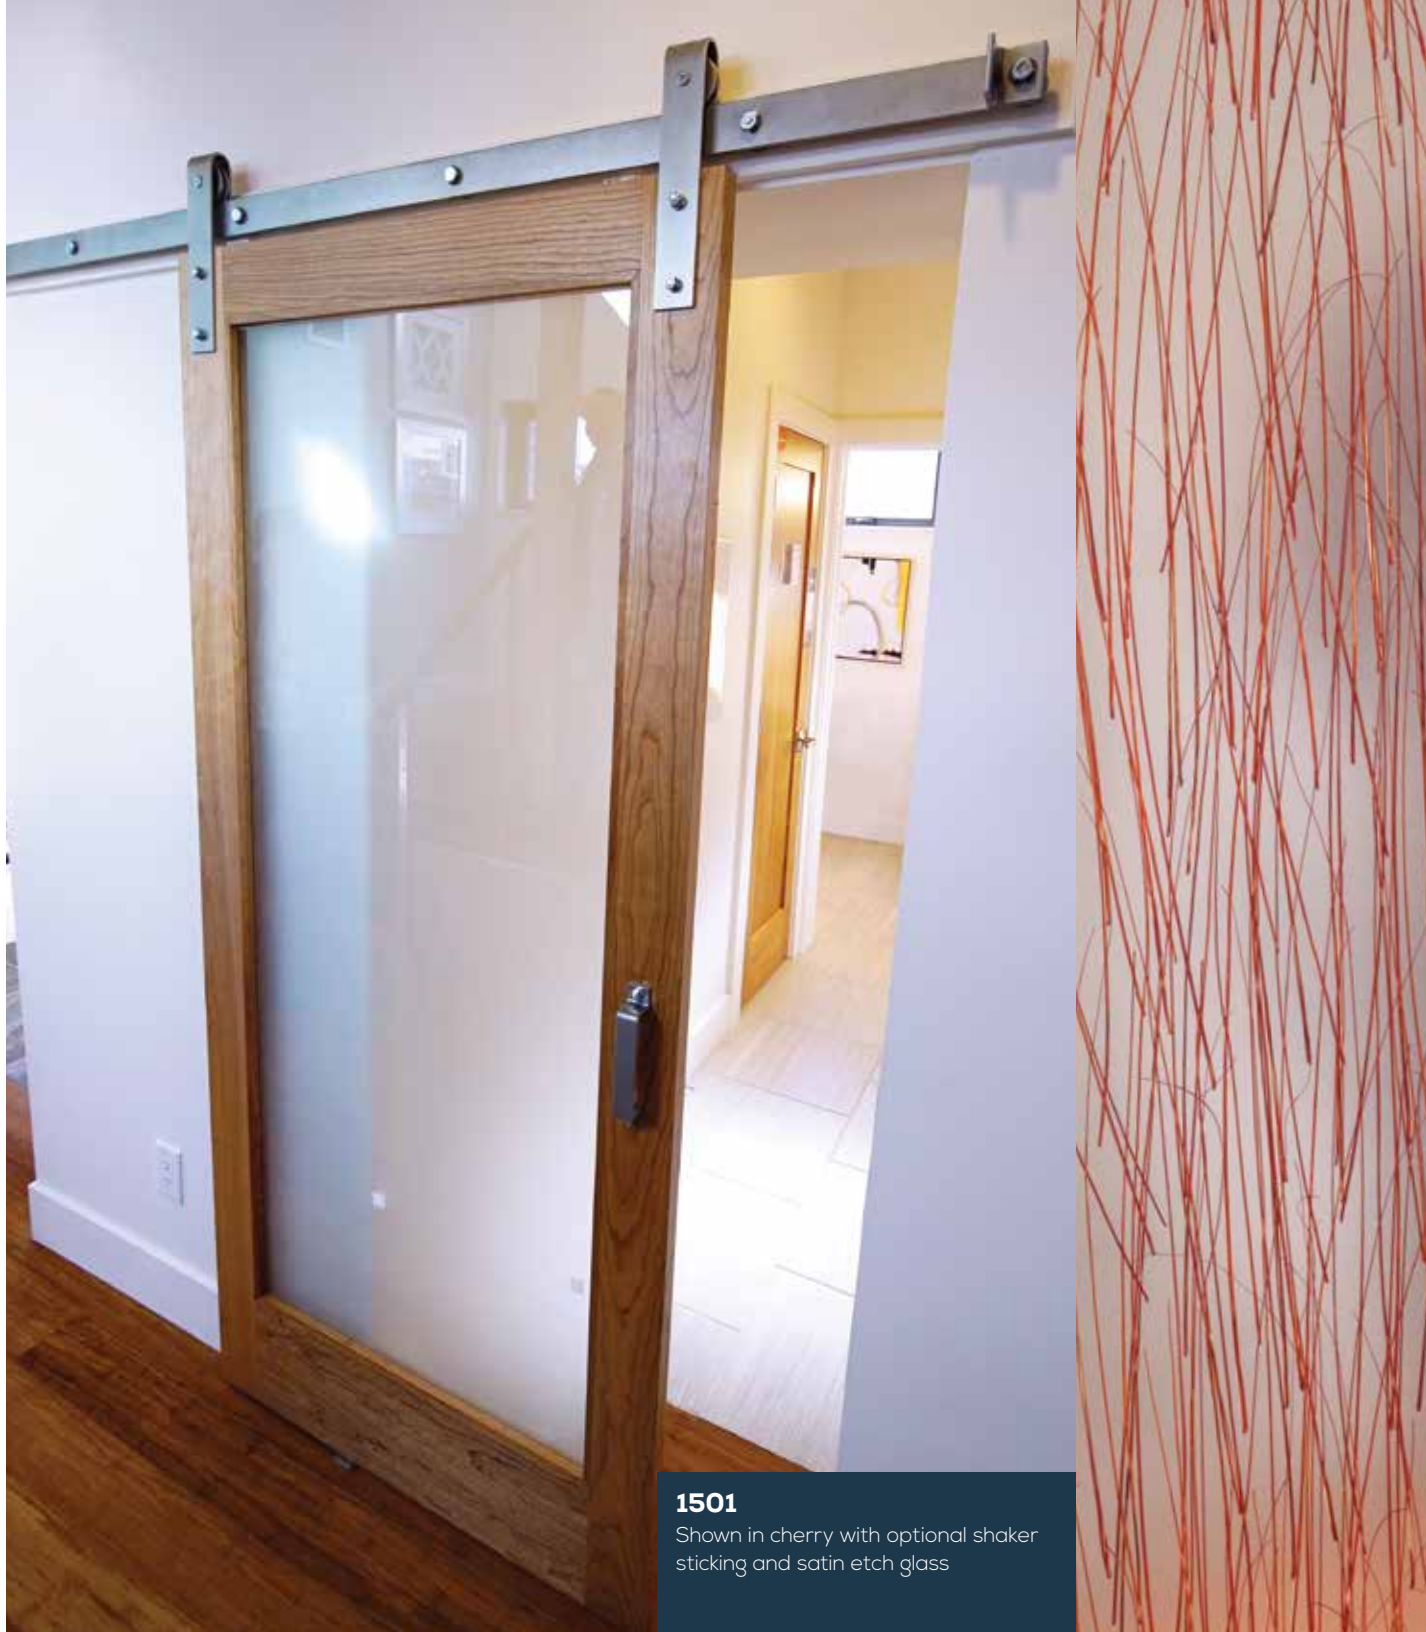

# INTERIOR FRENCH DOORS

---

French doors add a certain flair to your home, and by letting in natural light they help create a warm feeling that's welcome in any type of room. Simpson French doors are available with a wide selection of glass options, any of which will elegantly complete the look you're striving for.

VIEW ALL **INTERIOR FRENCH DOORS**  
[simpsondoor.com/interiorfrench](https://simpsondoor.com/interiorfrench)

**1501**

Shown in cherry with optional shaker sticking and satin etch glass

**1501**

Shown in sapele mahogany with 1701 sidelight

## GLASS OPTIONS

Pick the tempered glass or resin panel (interior doors only) that is right for you. You may feel that an abundance of natural light is the way to go, or a better fit may be glass with greater privacy. Just keep in mind that we have an option that suits your style (number on glass refers to the privacy rating).

## RESIN OPTIONS

(forinteriordoorsonly)

The panels are made with translucent resins and encapsulated materials to create unique, showpiece doors. Choose from natural or textile materials to design the perfect look for your home.