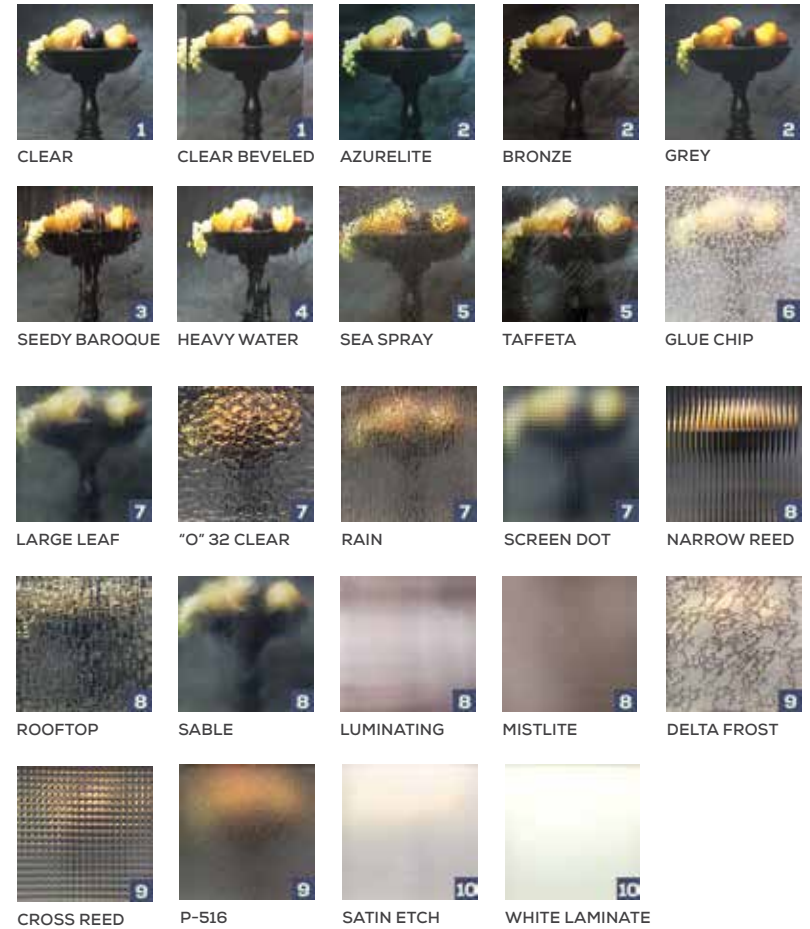

1501

Shown in sapele mahogany with 1701 sidelight

GLASS OPTIONS

Pick the tempered glass or resin panel (interior doors only) that is right for you. You may feel that an abundance of natural light is the way to go, or a better fit may be glass with greater privacy. Just keep in mind that we have an option that suits your style (number on glass refers to the privacy rating).

RESIN OPTIONS

(forinteriordoorsonly)

The panels are made with translucent resins and encapsulated materials to create unique, showpiece doors. Choose from natural or textile materials to design the perfect look for your home.