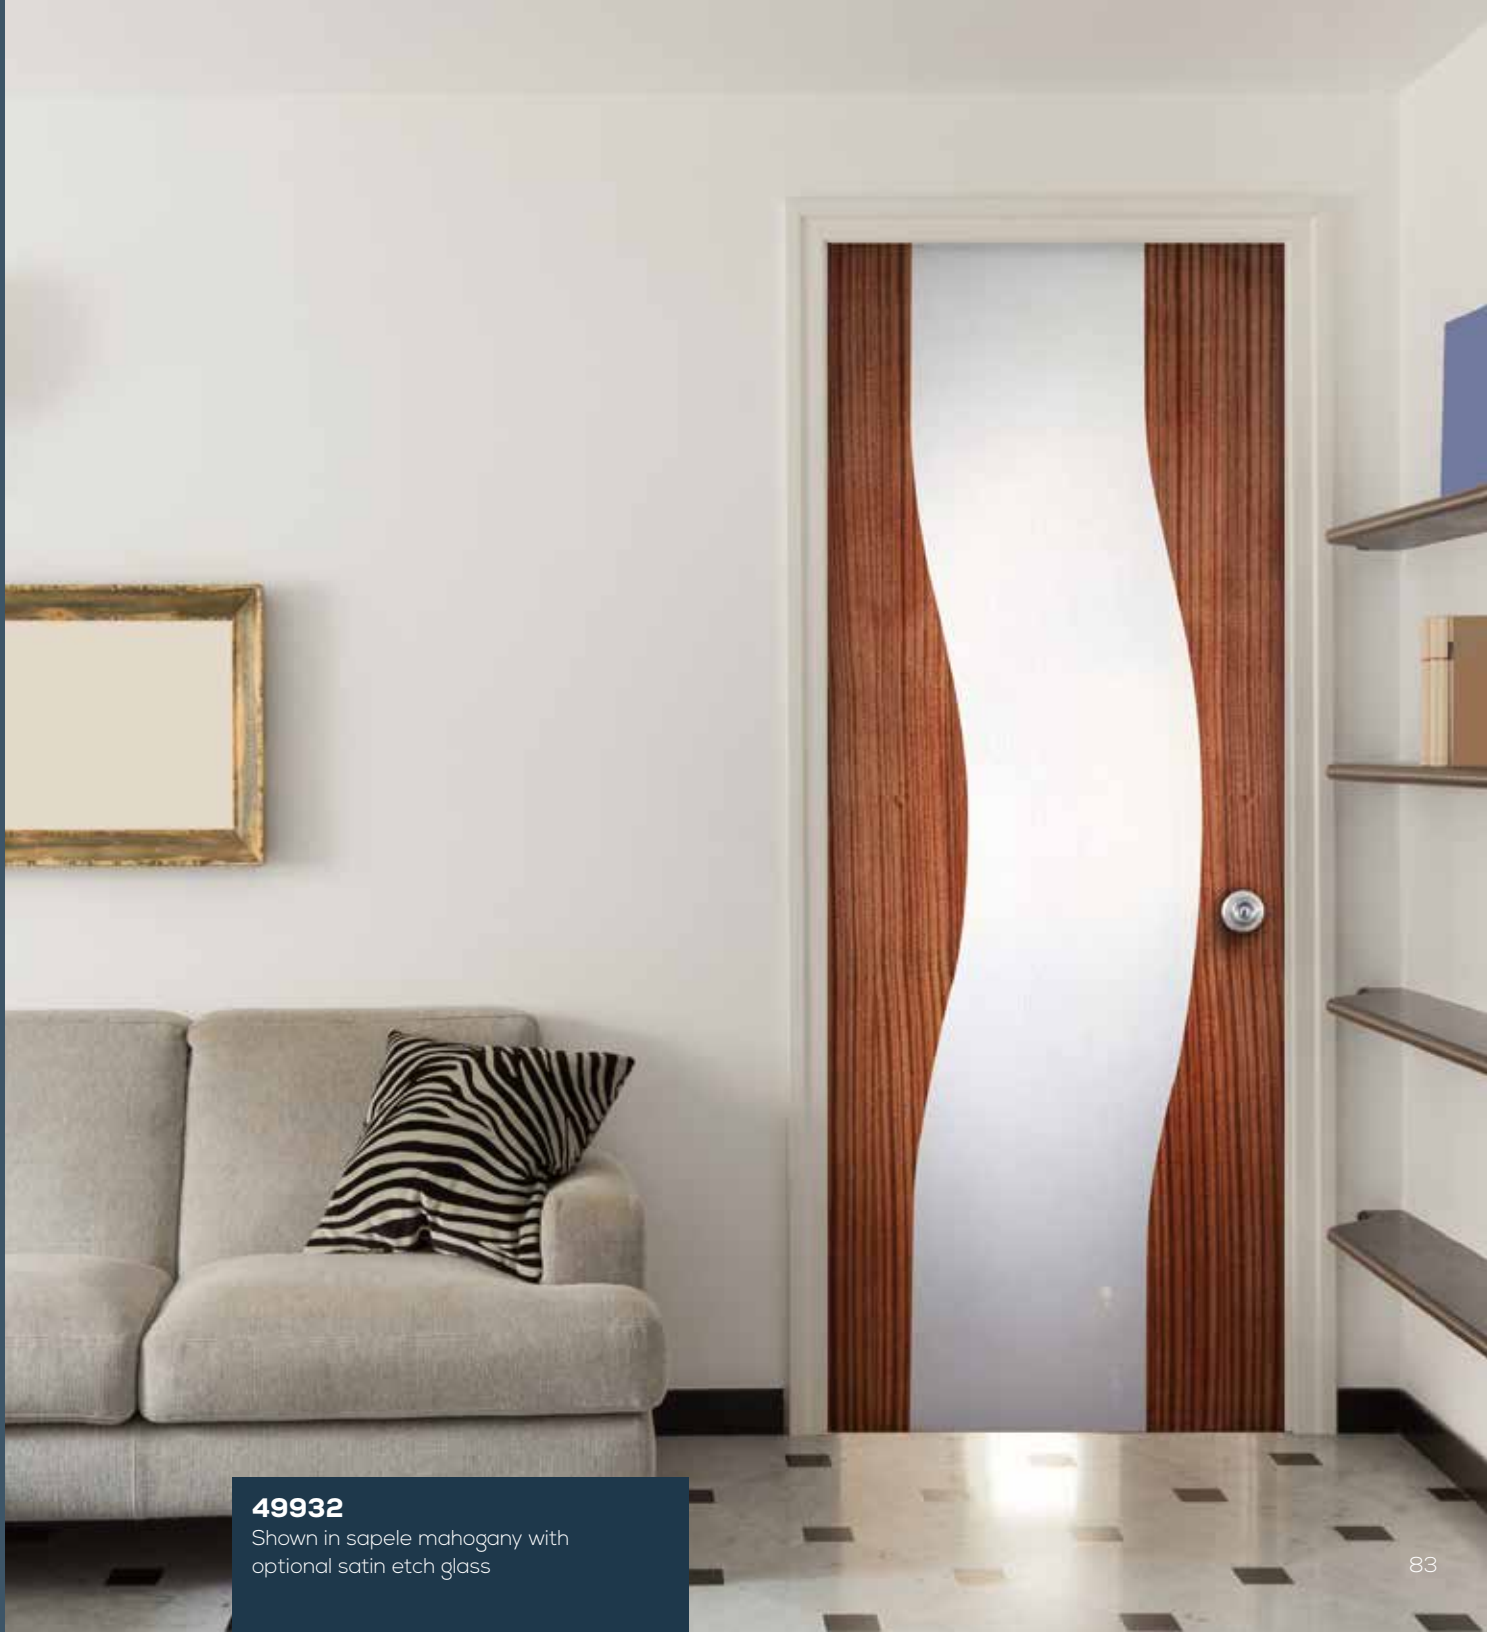

**49930**  
with shaker sticking

**49931**  
with shaker sticking

**49932**  
with shaker sticking  
and optional rain glass

ANY DOOR **ANY GLASS.**  
Shown with optional Rain Glass

**49932**  
Shown in sapele mahogany with  
optional satin etch glass