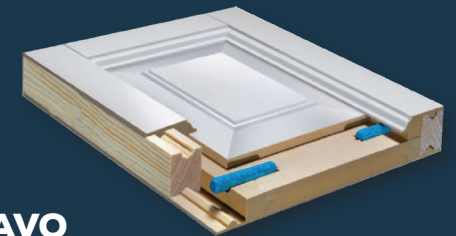

BRAVO
Stile & Rail Doors