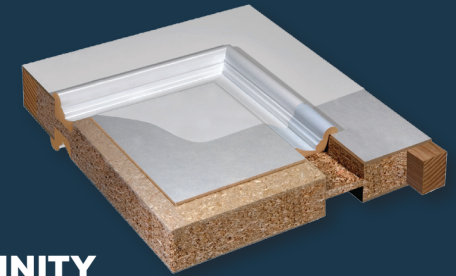

MDF INTERIOR DOORS

Here's the inside story on these interior doors. They are made from a highly refined MDF, which is a stable and abundant wood fiber material. This blend of modern materials and technology delivers architecturally-true, primed and ready-to-paint doors to fit any interior style. And with four distinct construction methods, there is a stylish solution for any budget.

VIEW ALL **MDF INTERIOR DOORS**
simpsondoor.com/mdf

INFINITY
Inlaid Moulding Doors

BRAVO
Stile & Rail Doors

OVATION
Layered Panel Doors

ENCORE®
Router Carved Doors

8214
Infinity door

INFINITY INLAID MOULDING DOORS